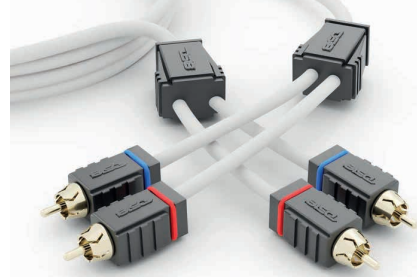

**Loudspeaker cable**

Retail price 1,65€/meter

- Twin cable
- 2x 1,5mm²
- strong PVC jacket
- Corrosion protection

Order no. **59 9101**

RCA CABLE

The MOFCR RCA cable is specially developed for marine audio systems and offers reliable signal and weather protection. Made from UV and corrosion resistant materials, it ensures clear signal transmission and reduced interference. Thanks to its robust PVC jacket and high-quality metal connectors, it delivers long-lasting performance and optimum sound quality, even under extreme conditions.

**MOFCR RCA**

RETAIL PRICE 21,90 €

Length: 7,6m

Order no. **59 9146****MOFCR RCA**

RETAIL PRICE 16,90 €

Length: 3,6m

Order no. **59 9147**

RCA SPLITTER CABLE